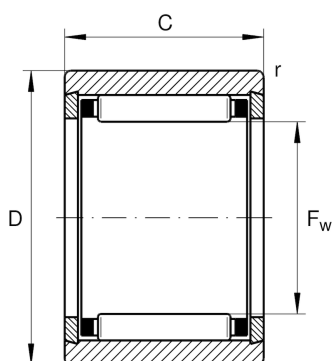

**NK7/12-TV-XL**

Needle roller bearing

Schaeffler ID:
0507532400000

Needle roller bearings NK, light series

X-life

Technical information

**Main Dimensions & Performance Data**

F_w	7 mm	Under roller diameter
D	14 mm	Outside diameter
C	12 mm	Width, outer ring
C_r	4,150 N	Basic dynamic load rating, radial
C_{0r}	3,600 N	Basic static load rating, radial
C_{ur}	610 N	Fatigue load limit, radial
n_G	34,500 1/min	Limiting speed
n_{gr}	42,000 1/min	Reference speed
	8.19 g	Weight

Additional information

r_{min}	0.3 mm	Minimum chamfer dimension
	GR7X14X2	Sealing ring

Temperature range

T_{min}	-20 °C	Operating temperature min.
T_{max}	120 °C	Operating temperature max.